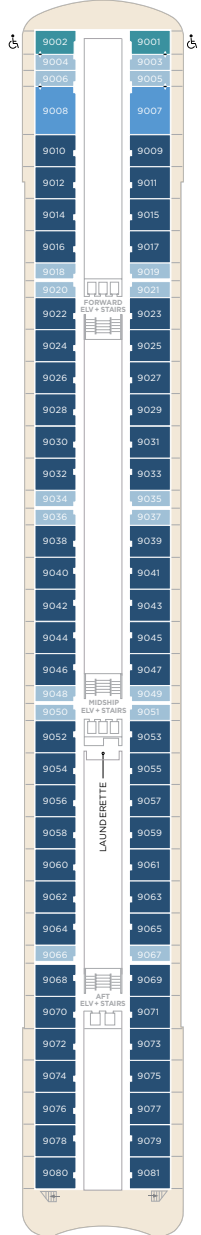

CRYSTAL SERENITY

DECK 5

CONCIERGE
CRYSTAL COVE
CRYSTAL PLAZA
RECEPTION
FUTURE SALES CONSULTANT
MEDICAL CENTER
SHORE EXCURSIONS
WATERSIDE RESTAURANT

DECK 5

DECK 6

APROPOS
ATRIUM
AVENUE SALOON
CRYSTAL COLLECTION
CRYSTAL IMAGES
CONNOISSEUR CLUB
FACETS
GALAXY LOUNGE
GOLF DRIVING NETS & PUTTING GREEN
HOLLYWOOD THEATRE
PULSE NIGHT CLUB
STARDUST CLUB
TABLE TENNIS
THE BISTRO

DECK 7

DECK 8

SUITES & GUEST ROOMS
8001 - 8079
Redesigned in 2023
LAUNDERETTE
SHUFFLE BOARD

DECK 8

DECK 9

SUITES & GUEST ROOMS
9001 - 9081
Redesigned in 2023
LAUNDERETTE

DECK 9

SUITES & GUEST ROOMS

- CRYSTAL PENTHOUSE SUITE
- JUNIOR CRYSTAL PENTHOUSE SUITE
- SAPPHIRE VERANDA SUITE
- AQUAMARINE VERANDA SUITE
- DOUBLE GUEST ROOM WITH VERANDA
- DOUBLE GUEST ROOM, OCEAN VIEW
- SINGLE GUEST ROOM, OCEAN VIEW

- ACCESSIBLE SUITES
- CONNECTING SUITES

DECK 10

SUITES 10001 - 10125
Redesigned in 2023, 2018, and Classic
LAUNDERETTE

DECK 11

SUITES 11000 - 11062
Redesigned in 2018, and Classic
LAUNDERETTE

DECK 12

MARKETPLACE RESTAURANT
PALM COURT
SCOOPS ICE CREAM BAR
SEAHORSE POOL & WHIRLPOOL
SUNSET BAR
TASTES KITCHEN & BAR
TRIDENT GRILL
WAVES TEEN CENTER
FANTASIA CHILDREN'S PLAYROOM