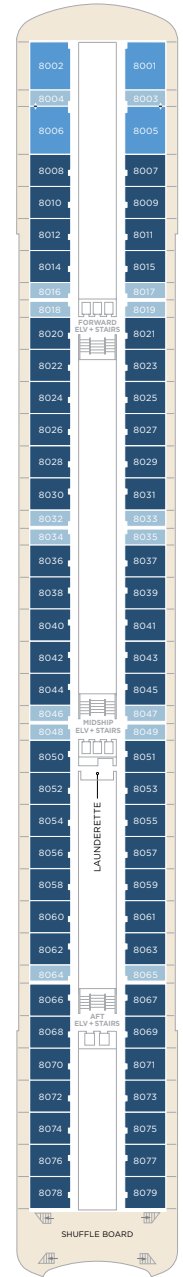

CRYSTAL SERENITY

DECK 5

CONCIERGE
CRYSTAL COVE
CRYSTAL PLAZA
RECEPTION
FUTURE SALES CONSULTANT
MEDICAL CENTER
SHORE EXCURSIONS
WATERSIDE RESTAURANT

DECK 5

DECK 6

APROPOS
ATRIUM
AVENUE SALOON
CRYSTAL COLLECTION
CRYSTAL IMAGES
CONNOISSEUR CLUB
FACETS
GALAXY LOUNGE
GOLF DRIVING NETS & PUTTING GREEN
HOLLYWOOD THEATRE
PULSE NIGHT CLUB
STARDUST CLUB
TABLE TENNIS
THE BISTRO

DECK 6

DECK 7

GUEST ROOMS 7022 - 7081
Redesigned in 2023
UMI UMA BY NOBU MATSUHISA RESTAURANT AND SUSHI BAR
BRIDGE LOUNGE
THE VINTAGE ROOM
LIBRARY
OSTERIA D'OVIDIO
COMPUTER UNIVERSITY@SEA
THE STUDIO
LAUNDERETTE

DECK 7

DECK 8

SUITES & GUEST ROOMS
8001 - 8079
Redesigned in 2023
LAUNDERETTE
SHUFFLE BOARD

DECK 8

DECK 9

SUITES & GUEST ROOMS
9001 - 9081
Redesigned in 2023
LAUNDERETTE

DECK 9

SUITES & GUEST ROOMS

- ACCESSIBLE SUITES
- CONNECTING SUITES

DECK 10

SUITES 10001 - 10125
Redesigned in 2023, 2018, and Classic
LAUNDERETTE

DECK 11

SUITES 11000 - 11062
Redesigned in 2018, and Classic
LAUNDERETTE

DECK 12

MARKETPLACE RESTAURANT
PALM COURT
SCOOPS ICE CREAM BAR
SEAHORSE POOL & WHIRLPOOL
SUNSET BAR
TASTES KITCHEN & BAR
TRIDENT GRILL
WAVES TEEN CENTER
FANTASIA CHILDREN'S PLAYROOM