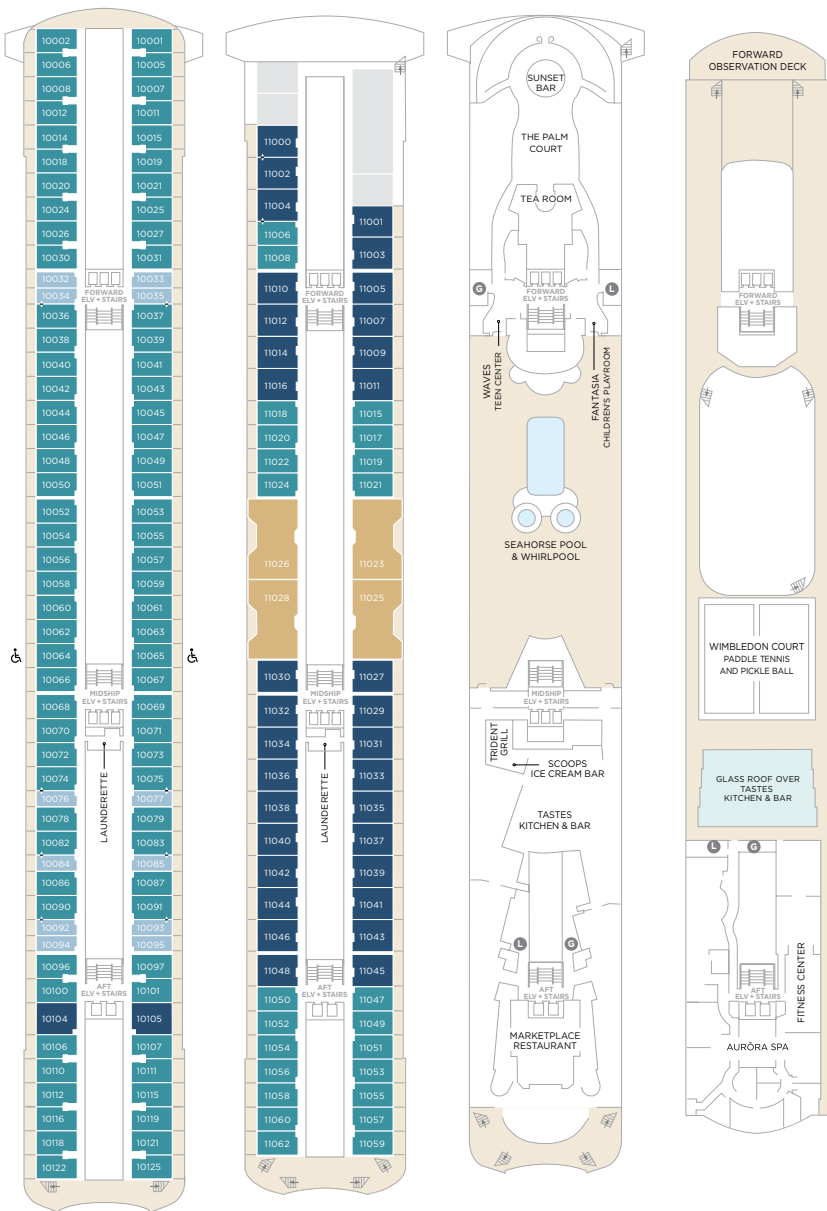

DECK 7

DECK 8

SUITES & GUEST ROOMS
8001 - 8079
Redesigned in 2023
LAUNDERETTE
SHUFFLE BOARD

DECK 8

DECK 9

SUITES & GUEST ROOMS
9001 - 9081
Redesigned in 2023
LAUNDERETTE

DECK 9

SUITES & GUEST ROOMS

- CRYSTAL PENTHOUSE SUITE
- JUNIOR CRYSTAL PENTHOUSE SUITE
- SAPPHIRE VERANDA SUITE
- AQUAMARINE VERANDA SUITE
- DOUBLE GUEST ROOM WITH VERANDA
- DOUBLE GUEST ROOM, OCEAN VIEW
- SINGLE GUEST ROOM, OCEAN VIEW

- ACCESSIBLE SUITES
- CONNECTING SUITES

DECK 10

SUITES 10001 - 10125
Redesigned in 2023, 2018, and Classic
LAUNDERETTE

DECK 11

SUITES 11000 - 11062
Redesigned in 2018, and Classic
LAUNDERETTE

DECK 12

MARKETPLACE RESTAURANT
PALM COURT
SCOOPS ICE CREAM BAR
SEAHORSE POOL & WHIRLPOOL
SUNSET BAR
TASTES KITCHEN & BAR
TRIDENT GRILL
WAVES TEEN CENTER
FANTASIA CHILDREN'S PLAYROOM

DECK 13

FITNESS CENTER
AURORA SPA
FORWARD OBSERVATION DECK
WIMBLEDON COURT
PADDLE TENNIS AND PICKLE BALL

The following suites have a slightly limited view: 7060, 7061, 7062, 7063, 7064, 7065, 7066, 7067, 7068, 7069, 7070, 7071, 8032, 8033, 8034, 8035, 8036, 8037, 8038, 8039, 8066, 8067, 8068, 8069, 8070, 8071, 8072, 8073, 8074, 8075, 10007, 10008.