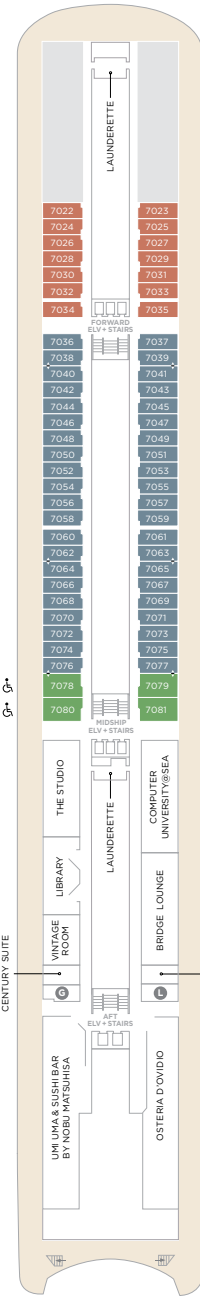

CRYSTAL SERENITY

DECK 5

CONCIERGE
CRYSTAL COVE
CRYSTAL PLAZA
RECEPTION
FUTURE SALES CONSULTANT
MEDICAL CENTER
SHORE EXCURSIONS
WATERSIDE RESTAURANT

DECK 5

DECK 6

APROPOS
ATRIUM
AVENUE SALOON
CRYSTAL COLLECTION
CRYSTAL IMAGES
CONNOISSEUR CLUB
FACETS
GALAXY LOUNGE
GOLF DRIVING NETS & PUTTING GREEN
HOLLYWOOD THEATRE
PULSE NIGHT CLUB
STARDUST CLUB
TABLE TENNIS
THE BISTRO

DECK 6

DECK 7

GUEST ROOMS 7022 - 7081
Redesigned in 2023
UMI UMA BY NOBU MATSUHISA RESTAURANT AND SUSHI BAR
BRIDGE LOUNGE
THE VINTAGE ROOM
LIBRARY
OSTERIA D'OVIDIO
COMPUTER UNIVERSITY@SEA
THE STUDIO
LAUNDERETTE

DECK 7

DECK 8

SUITES & GUEST ROOMS
8001 - 8079
Redesigned in 2023
LAUNDERETTE
SHUFFLE BOARD

DECK 8

DECK 9

SUITES & GUEST ROOMS
9001 - 9081
Redesigned in 2023
LAUNDERETTE

DECK 9

SUITES & GUEST ROOMS

- ACCESSIBLE SUITES
- CONNECTING SUITES

DECK 10

SUITES 10001 - 10125
Redesigned in 2023, 2018, and Classic
LAUNDERETTE

DECK 11

SUITES 11000 - 11062
Redesigned in 2018, and Classic
LAUNDERETTE

DECK 12

MARKETPLACE RESTAURANT
PALM COURT
SCOOPS ICE CREAM BAR
SEAHORSE POOL & WHIRLPOOL
SUNSET BAR
TASTES KITCHEN & BAR
TRIDENT GRILL
WAVES TEEN CENTER
FANTASIA CHILDREN'S PLAYROOM